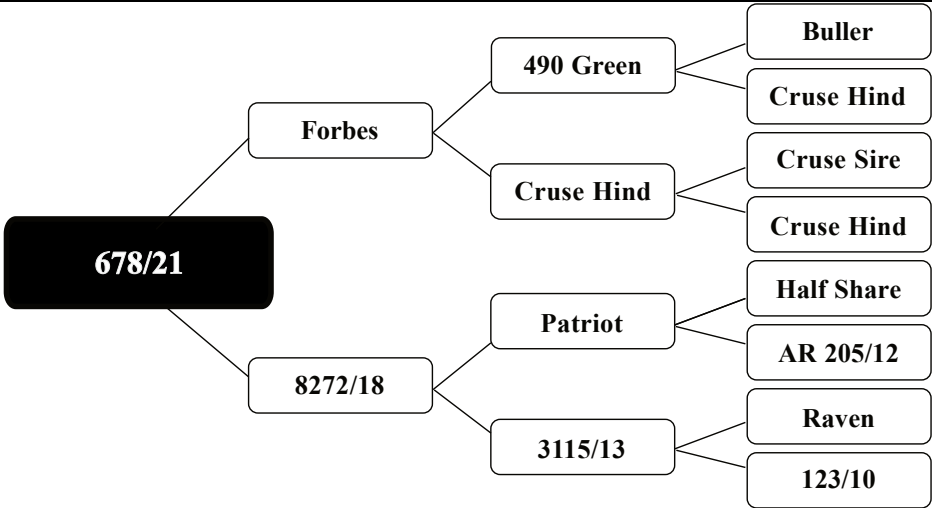

LOT - 35

STATS

MVW BV	W12 BV
1.23	0.54
Liveweight (SALE DAY)	Liveweight (5 MWT)
	59.0kg