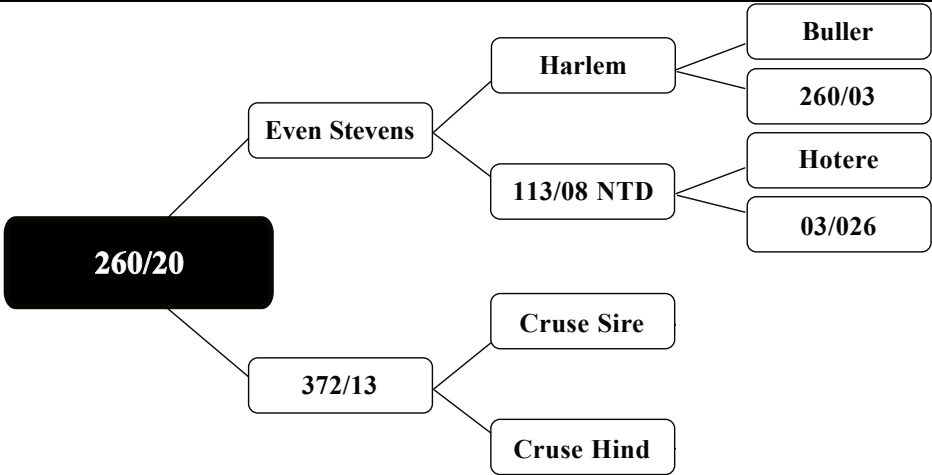

LOT - 40

STATS

MVW BV	W12 BV
1.66	0.67
Liveweight (SALE DAY)	Liveweight (5 MWT)
	63.0kg

COMMENT

Exciting pedigree with an Even Stevens/Cruse Hind infawn to new Sire Creed!

Purchaser: Price:	Comment: