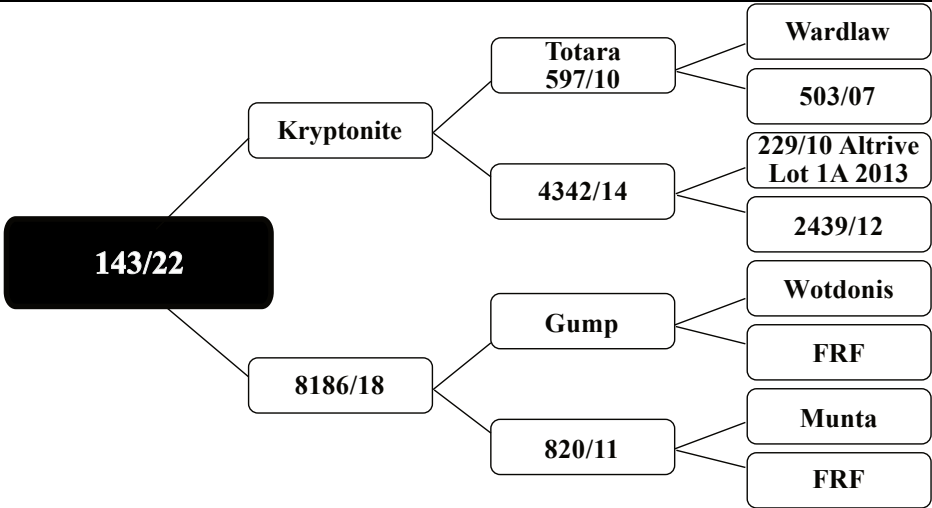

Infawn to Odin will make for exciting offspring!

Purchaser: Price:	Comment:
----------------------	----------

LOT - 25

FOREST ROAD FARM

— NZ RED DEER —

www.forestroadfarm.co.nz

STATS

MVW BV	W12 BV
1.74	5.46
Liveweight (SALE DAY)	Liveweight (12 MTH)
	89.5kg