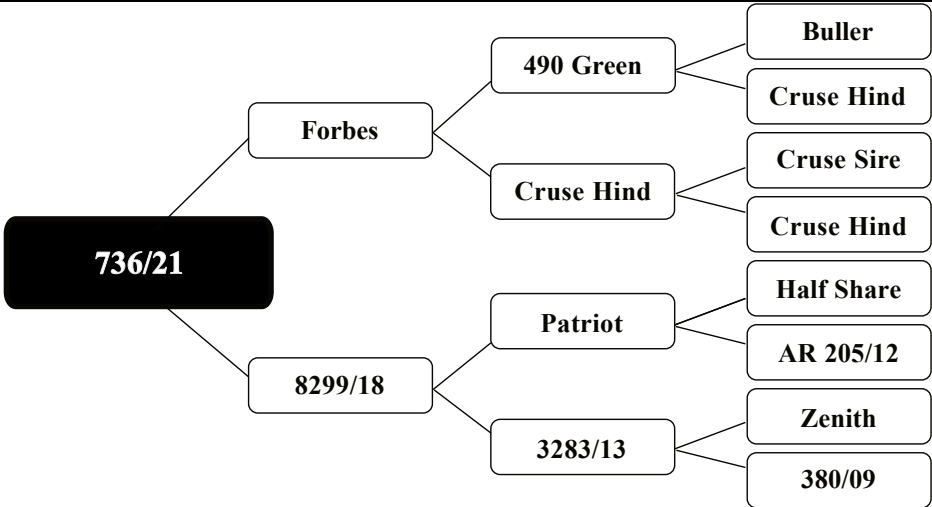

Creed cut 7.5kg of SAP Velvet @ 3yr and took out the HB 3yr Velvet and Champion of Champions HB 2025!

Purchaser: Price:	Comment:
----------------------	----------

LOT - 36

STATS

MVW BV	W12 BV
1.48	0.27
Liveweight (SALE DAY)	Liveweight (5 MWT)
	57.0kg