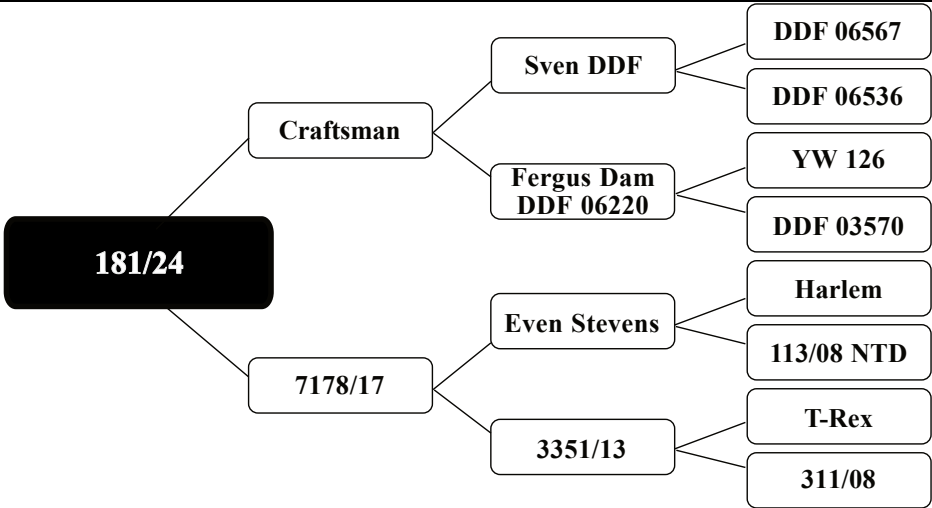

FOREST ROAD FARM

— NZ RED DEER —

www.forestroadfarm.co.nz

LOT - 6

STATS

MVWeBV	W12eBV
1.69	10.33
Liveweight (SALE DAY)	Liveweight (MAY 2025)
106.0kg	62.5kg