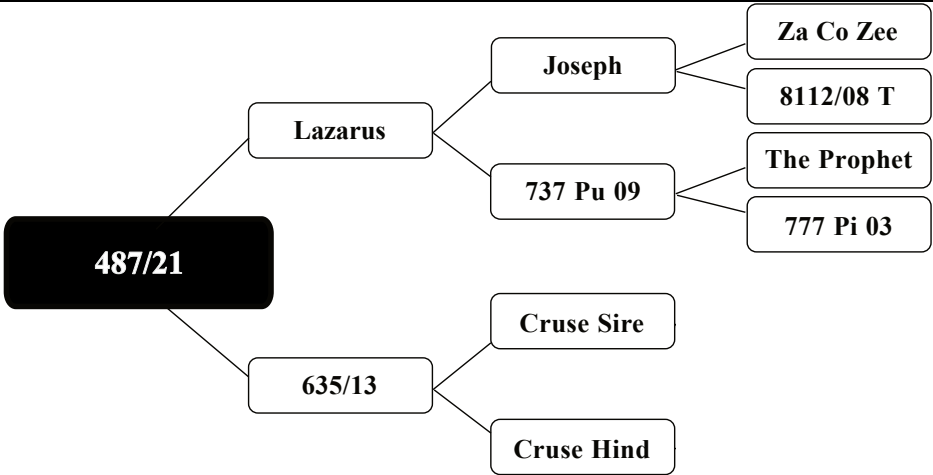

STATS

MVW BV	W12 BV
0.94	-1.87
Liveweight (SALE DAY)	Liveweight (5 MWT)
	51.0kg