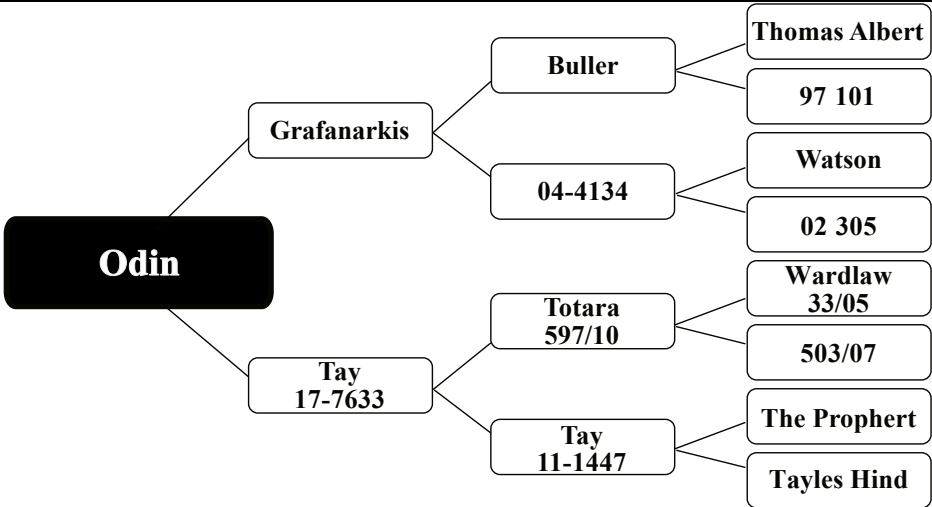

ODIN

STATS	
Age	Velvet
2yr	5.60kg
3yr	9.20kg
4yr	9.85kg