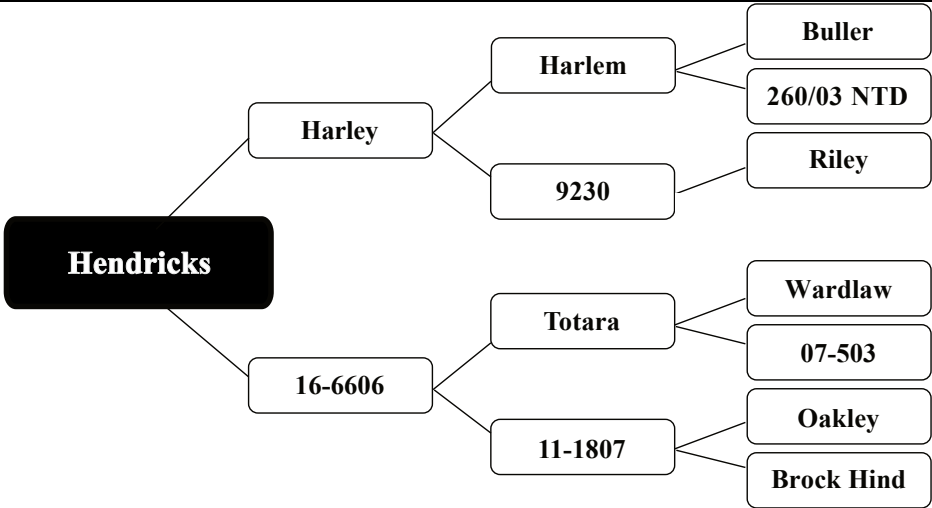

STATS

Age	Velvet
2yr	7.37kg
3yr	12.00kg
4yr	10.20kg
5yr	12.60kg SANT
6yr	14.65kg