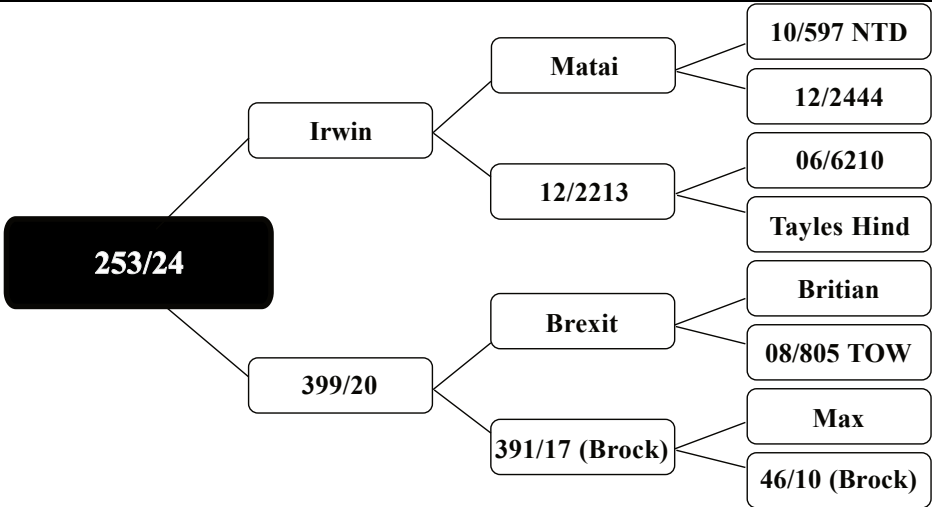

Purchaser: Price:	Comment:
----------------------	----------

FOREST ROAD FARM

— NZ RED DEER —

www.forestroadfarm.co.nz

LOT - 11

STATS

MVW BV	W12 BV
0.98	-1.90
Liveweight (SALE DAY)	Liveweight (MAY 2025)
94.5kg	63.5kg

**In-Fawn Sire: Norse
5.00kg @ 2yr**

COMMENT

Nice combo with Irwin over a Brexit/Brock bottom line!

Infawn to Norse 8kg @ 3yr

Purchaser: Price:	Comment:
----------------------	----------

LOT - 12

FOREST ROAD FARM