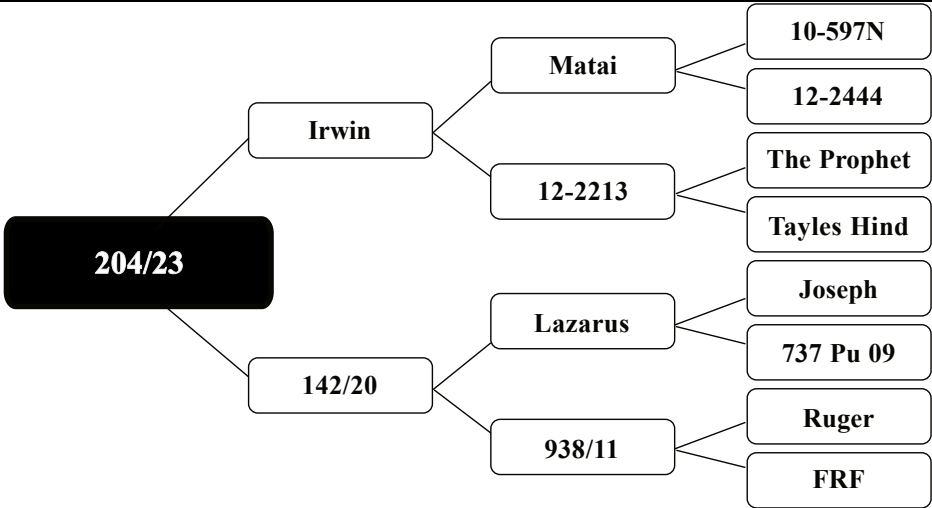

In-fawn to the mighty Valhalla ... **top pedigree!**

Purchaser: Price:	Comment:
----------------------	----------

FOREST ROAD FARM

— NZ RED DEER —

www.forestroadfarm.co.nz

LOT - 19

STATS

MVW BV	W12 BV
0.91	4.96
Liveweight (SALE DAY)	Liveweight (12 MTH)
	95.5kg