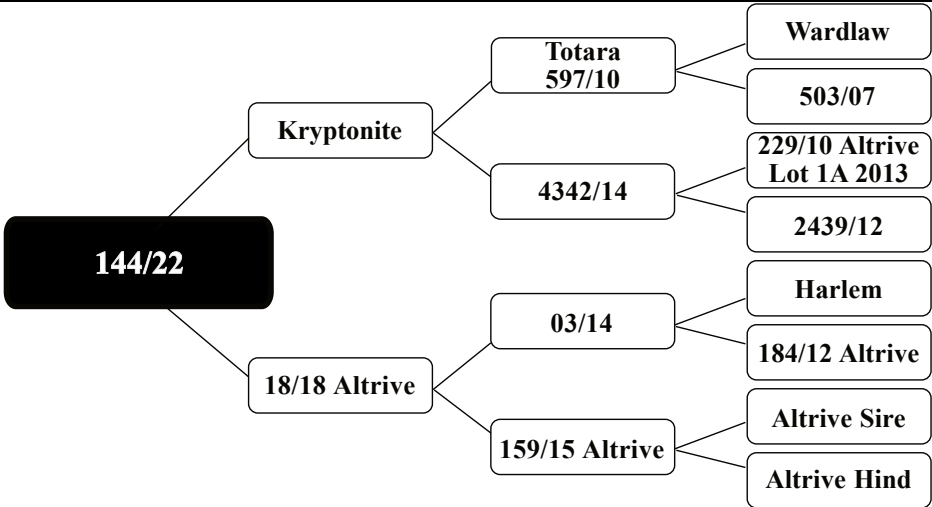

LOT - 26

STATS

MVW BV	W12 BV
1.07	3.80
Liveweight (SALE DAY)	Liveweight (12 MTH)
85.0kg	90.5kg