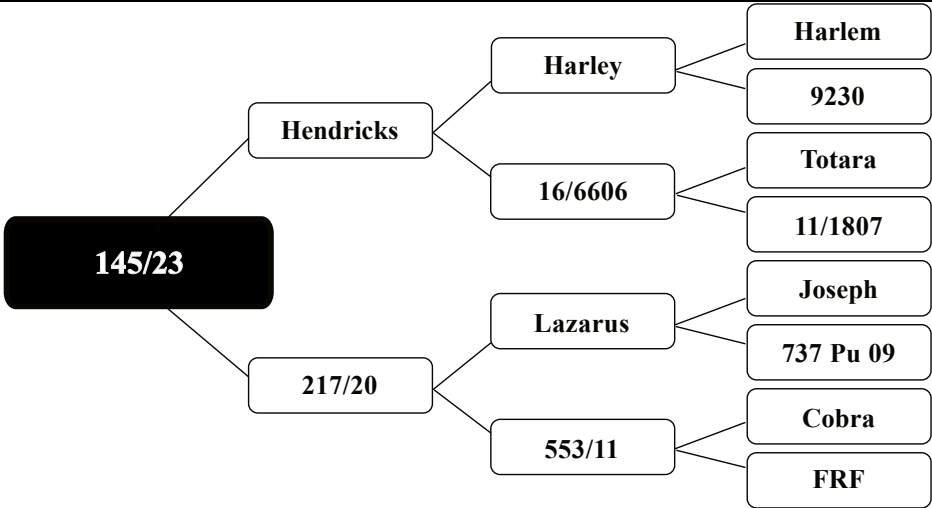

LOT - 15

STATS

MVW BV	W12 BV
1.66	10.35
Liveweight (SALE DAY)	Liveweight (12 MTH)
	100.5kg