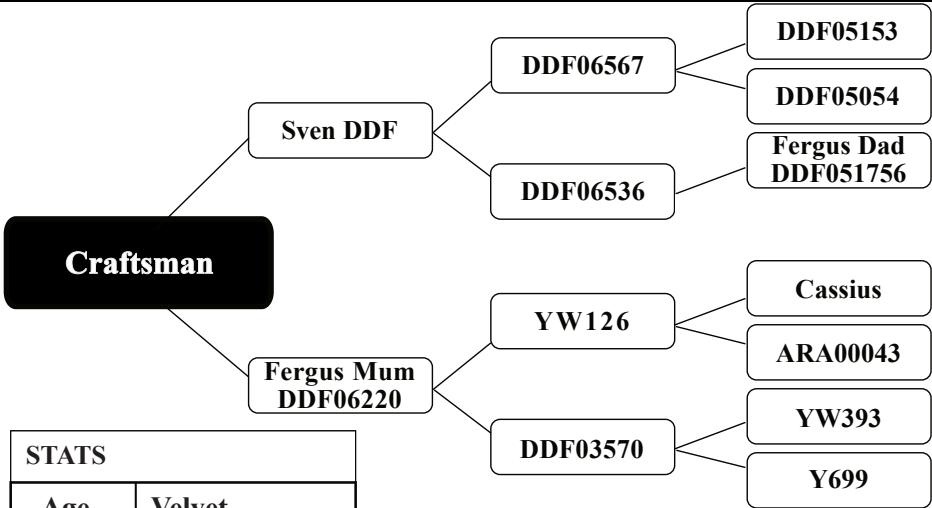

CRAFTSMAN

STATS	
Age	Velvet
3yr	7.80kg SAP
4yr	8.90kg SAP
5yr	9.30kg
6yr	9.60kg
7yr	10.60kg
8yr	11.40kg