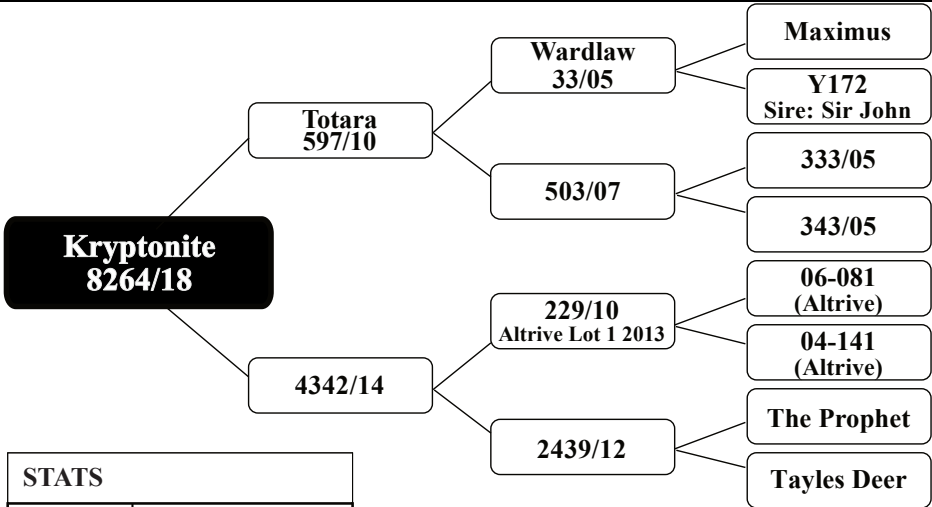

KRYPTONITE

STATS	
Age	Velvet
2yr	5.20kg
3yr	8.40kg
4yr	9.56kg
5yr	12.10kg
6yr	12.60kg
7yr	13.40kg