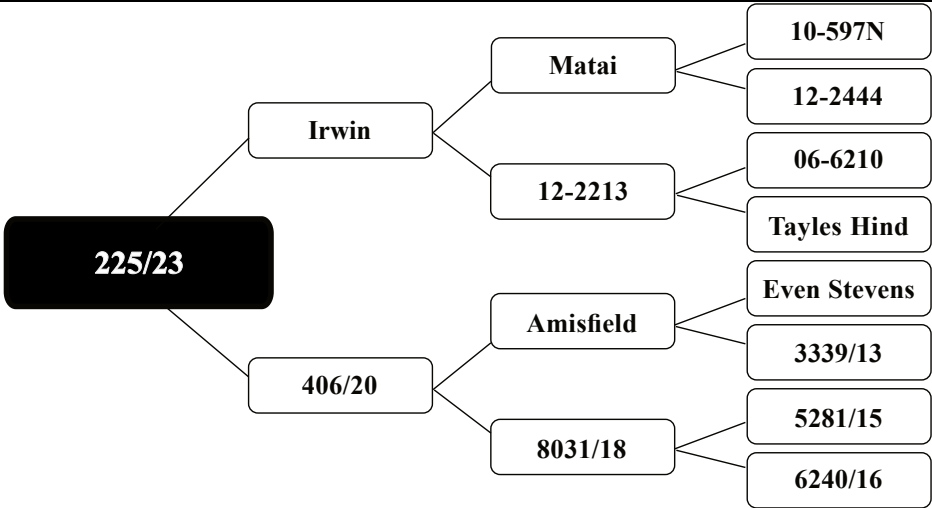

FOREST ROAD FARM

— NZ RED DEER —

www.forestroadfarm.co.nz

LOT - 20

STATS

MVW BV	W12 BV
1.61	4.49
Liveweight (SALE DAY)	Liveweight (12 MTH)
	88.0kg