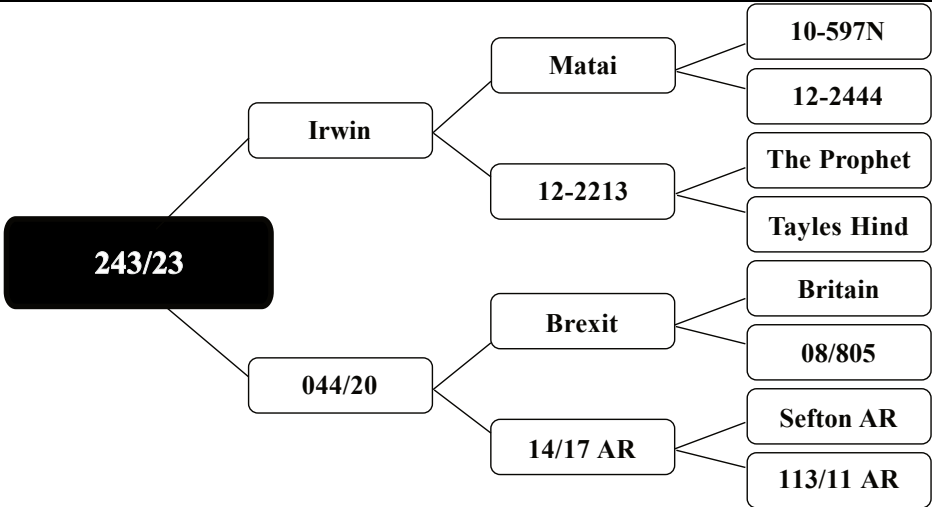

LOT - 21

FOREST ROAD FARM

— NZ RED DEER —

www.forestroadfarm.co.nz

STATS

MVW BV	W12 BV
1.22	2.21
Liveweight (SALE DAY)	Liveweight (12 MTH)
	78.0kg