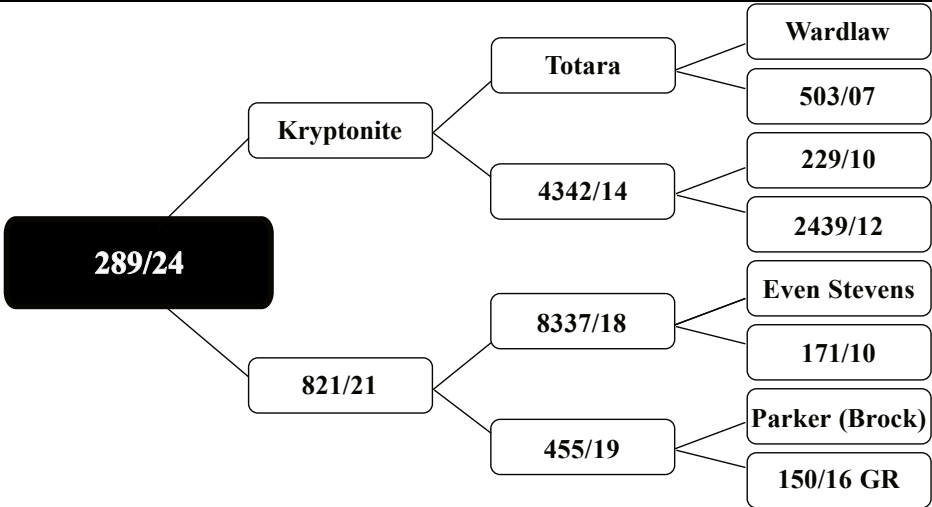

LOT - 12

FOREST ROAD FARM

— NZ RED DEER —

www.forestroadfarm.co.nz

STATS

MVW BV	W12 BV
2.11	3.82
Liveweight (SALE DAY)	Liveweight (MAY 2025)
103.0kg	67.0kg