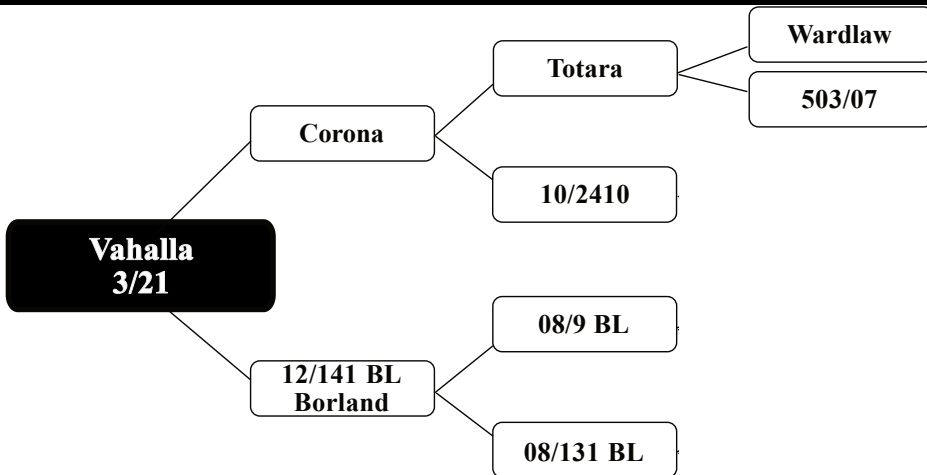

— NZ RED DEER —

www.forestroadfarm.co.nz

STATS

Age	Velvet
2yr	5.95kg SA
3yr	7.40kg
4yr	10.80kg

HISTORY

Valhalla 10.80kg @ 4yr

We purchased Valhalla last year from Josh Gill & Merrivale Deer in Southland. Josh did an ET program over some really special hinds and Valhalla was the result.