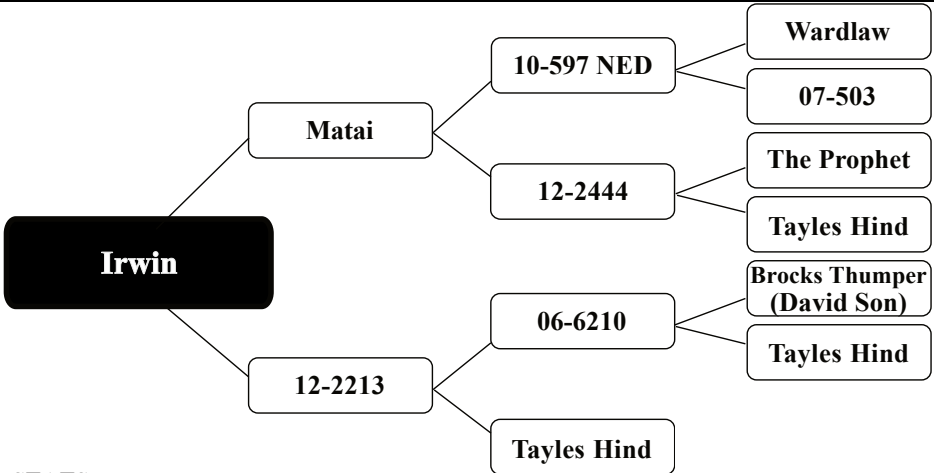

STATS

Age	Velvet
2yr	7.37kg
3yr	12.00kg
4yr	10.20kg
5yr	12.60kg SANT
6yr	14.65kg

Hendricks 14.65kg @ 6yr

HISTORY

Hendricks produced a massive 12.00kg head of velvet @ 3yr and was purchased from Tayles Deer to add real mass while maintaining a tidy head of velvet.

Hendricks has been used to inject some huge beam from his Harley/Totara bloodlines.

STATS

Age	Velvet
2yr	5.00kg
3yr	7.80kg SAP
4yr	9.10kg SAP
5yr	9.60kg SA

Irwin @ 4yr @ 9.10kg SAP

HISTORY

Irwin was purchased from Tayles Deer in Southland for his extremely correct, dark velvet! Last year he took out 1st place in the 2023 Hawkes Bay Velvet Competition (4yr Section) and was crowned Champion of Champions.