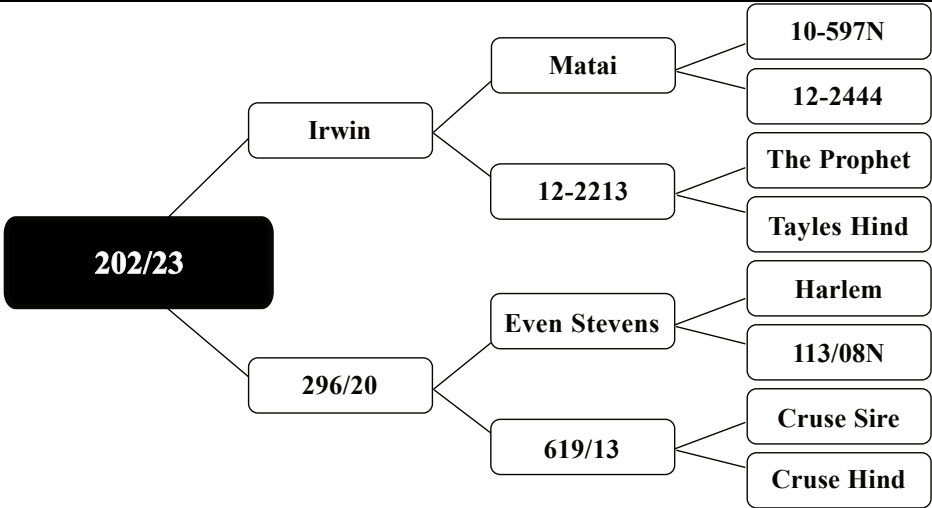

Top cross with Irwin/Lazarus combo!

Infawn to Super Sire Valhalla

Purchaser: Price:	Comment:
----------------------	----------

LOT - 18

FOREST ROAD FARM

— NZ RED DEER —

www.forestroadfarm.co.nz

STATS