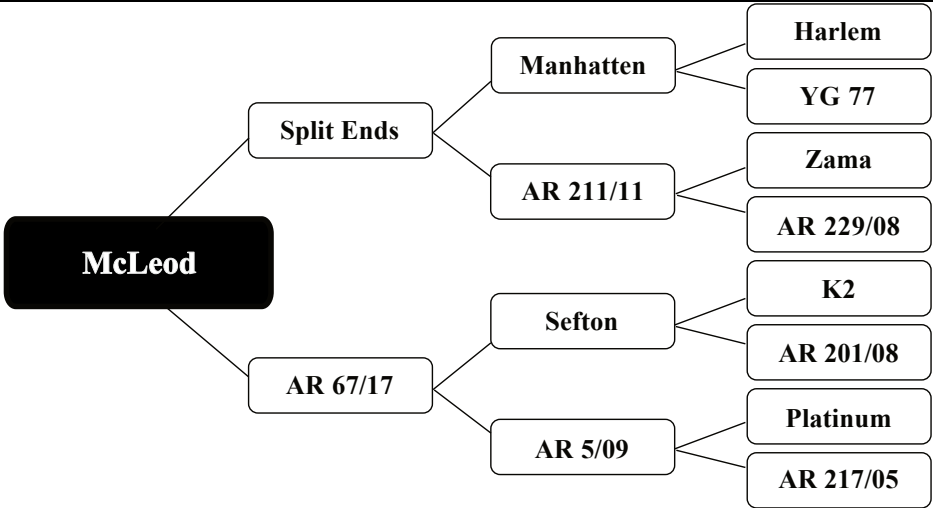

STATS	
Age	Velvet
2yr	6.42kg
3yr	9.00kg
4yr	10.40kg SA
5yr	11.40kg