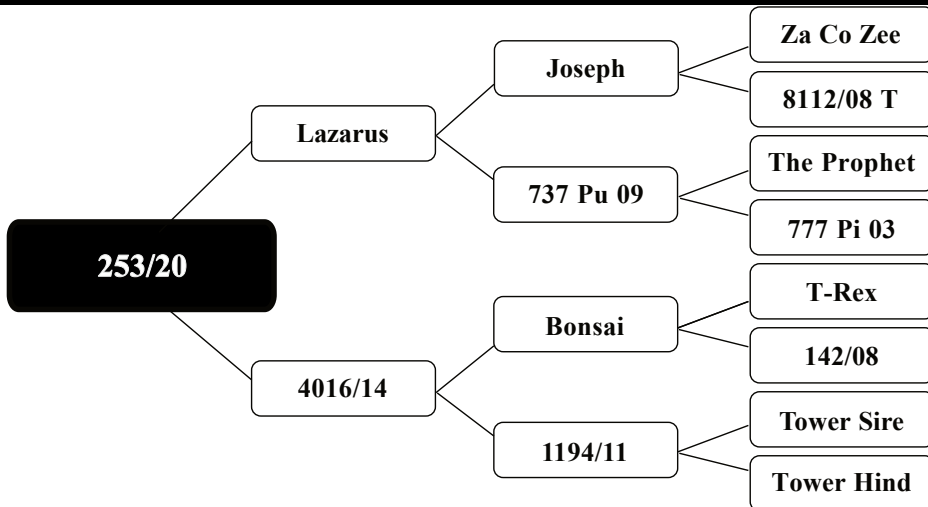

Odin @ 4yr @ 9.85kg

COMMENT

Lazarus daughter with solid BV's infawn to super tidy Odin.

Purchaser: Price:	Comment:
----------------------	----------

LOT - 39

FOREST ROAD FARM

NZ RED DEER

www.forestroadfarm.co.nz