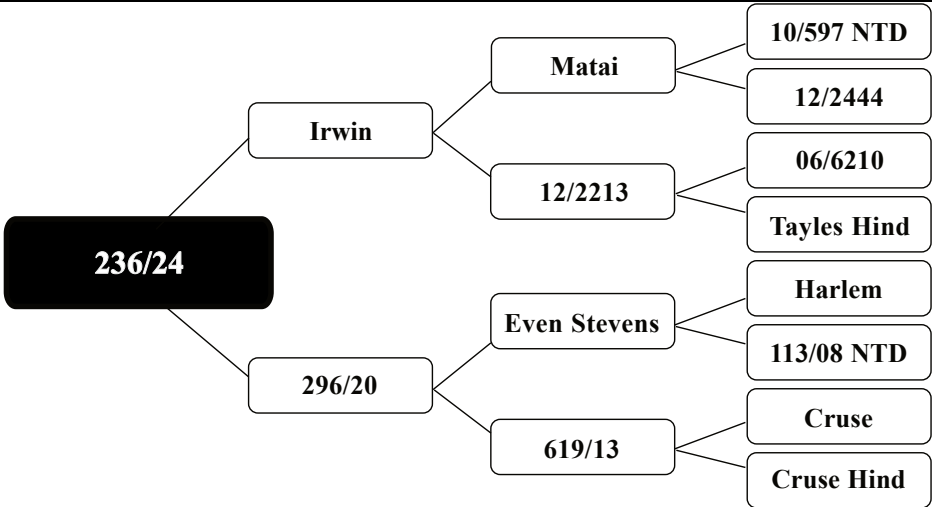

LOT - 10

STATS

MVW BV	W12 BV
1.17	5.23
Liveweight (SALE DAY)	Liveweight (MAY 2025)
106.5kg	73.0kg