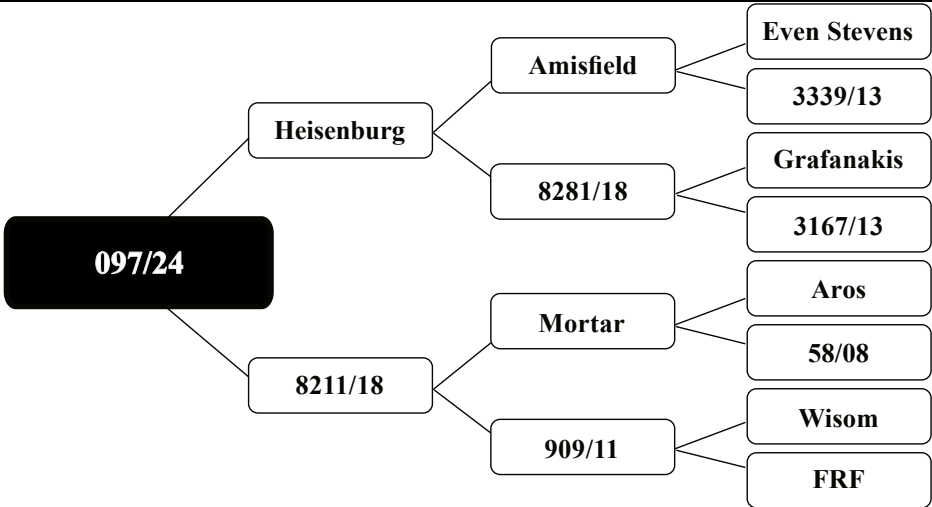

Infawn to new Sire Norse... Great young hind with top BV's!

Purchaser: Price:	Comment:
----------------------	----------

FOREST ROAD FARM

— NZ RED DEER —

www.forestroadfarm.co.nz

LOT - 3

STATS

MVW BV	W12 BV
2.51	1.30
Liveweight (SALE DAY)	Liveweight (MAY 2025)
94.0kg	78.0kg

**In-Fawn Sire: Norse
5.00kg @ 2yr**

COMMENT

Very tidy, clean Heisenburg daughter, infawn to our huge young Sire Norse!

Purchaser: Price:	Comment:
----------------------	----------

LOT - 4

FOREST ROAD FARM