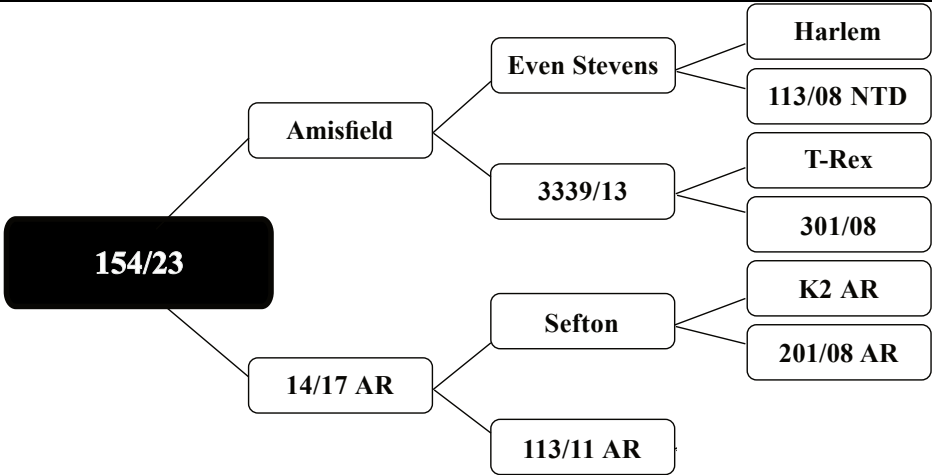

LOT - 16

FOREST ROAD FARM

— NZ RED DEER —

www.forestroadfarm.co.nz

STATS

MVW BV	W12 BV
2.62	5.51
Liveweight (SALE DAY)	Liveweight (12 MTH)
	89.0kg

**In-Fawn Sire: Valhalla
10.80kg @ 4yr**

COMMENT