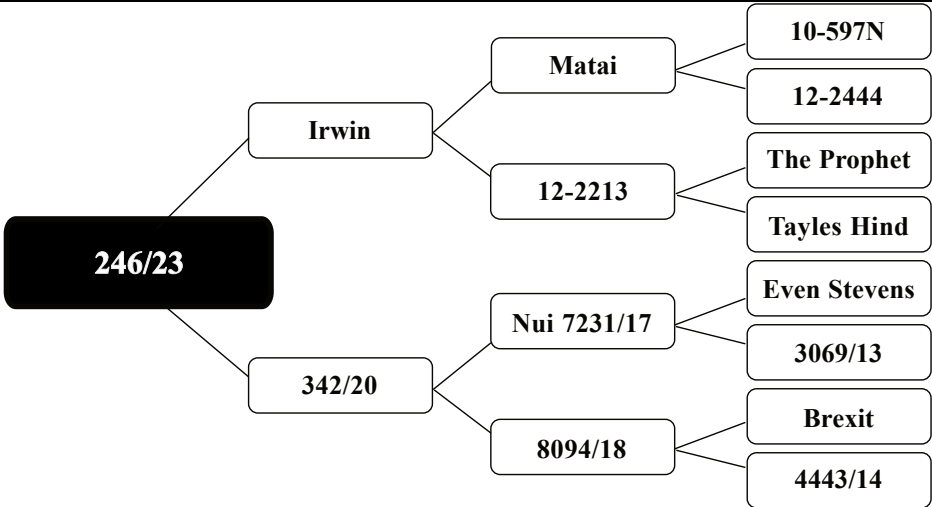

LOT - 22

STATS

MVW BV	W12 BV
1.32	2.88
Liveweight (SALE DAY)	Liveweight (12 MTH)
82.0kg	85.0kg