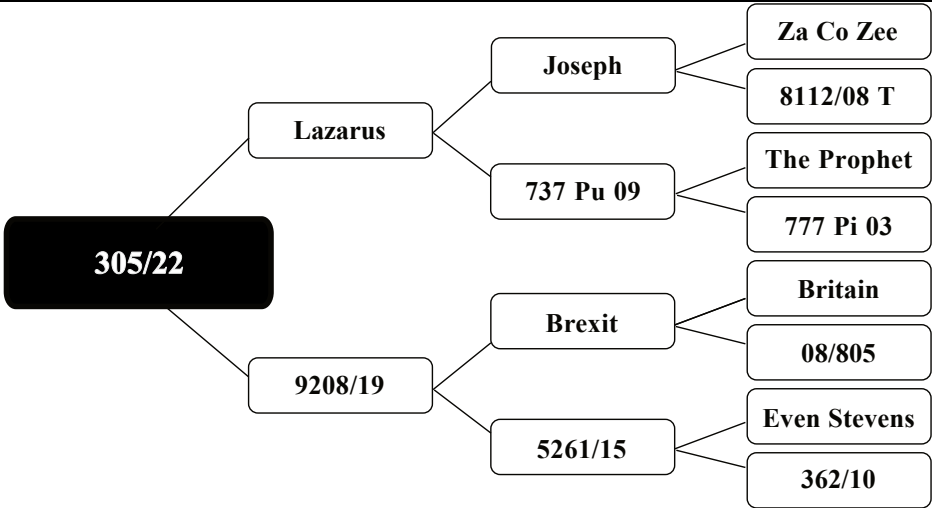

Purchaser: Price:	Comment:
----------------------	----------

FOREST ROAD FARM

— NZ RED DEER —

www.forestroadfarm.co.nz

LOT - 29

STATS

MVW BV	W12 BV
1.89	2.84
Liveweight (SALE DAY)	Liveweight (12 MTH)
	85.5kg