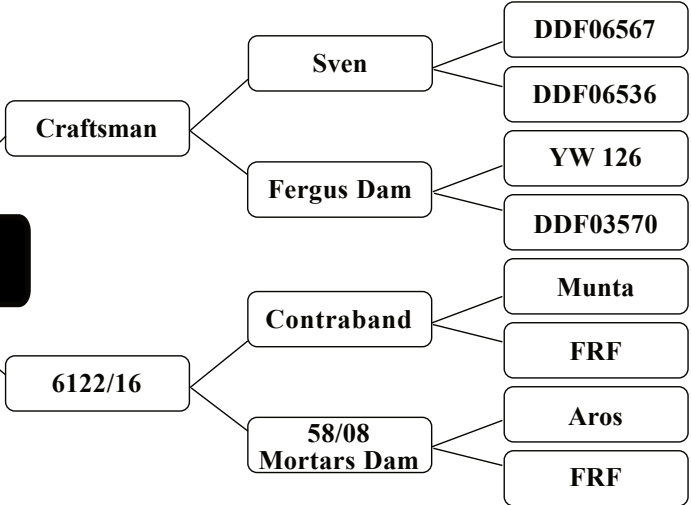

Harrigan has a bomb-proof temperament and is a beautiful big bodied Sire stag.

We are really looking forward to crossing Harrigan over our bloodlines!

FOREST ROAD FARM
— NZ RED DEER —

www.forestroadfarm.co.nz

NORSE

Norse
378/22

STATS	
Age	Velvet
2yr	5.00kg
3yr	8.00kg

Norse 5.00kg @ 2yr

HISTORY

Norse is another new sire which was bred here at Forest Road Farm. Craftsman over a top ET Hind which is out of Mortars Dam. Norse is a huge body weight stag with extremely tidy velvet The type of sire we are striving for here!