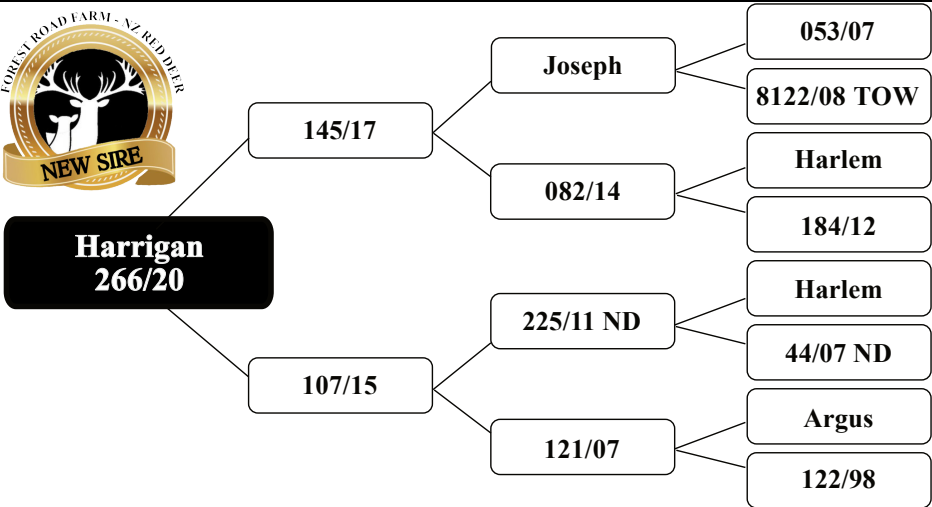

He has shifted well and produced an awesome 9.85kg at 4 years, after mating and collection.

Odin placed 2nd in the 4yr Red Velvet section of the 2025 North Island Velvet Competition.

CREED

FOREST ROAD FARM
— NZ RED DEER —

www.forestroadfarm.co.nz

STATS

Age	Velvet
3yr	7.50kg SAP

Creed 7.50kg SAP @ 3yr

HISTORY

Creed is one of our newest sires at Forest Road Farm. Creed is a mini Lazarus in style and form. His velvet is perfect in everyway.

He has an extremely solid bottom line which goes back to 145/10 (a Quinlan daughter) which is the Dam of one of our recent Sires Claylan. Claylan also had competition winning velvet.

Creed placed 1st on the 3yr Red Velvet section of the 2025 Hawkes Bay Velvet Competition and took out Best locally bred velvet and Champion of Champions for 2025

HARRIGAN

STATS	
Age	Velvet
2yr	5.80kg
3yr	6.20kg
4yr	9.50kg
5yr	10.20kg

Harrigan 10.20kg @ 5yr

HISTORY

Harrigan was purchased this season from Altrive Deer. He was sold as Lot 3 and cut a beautiful 10.20kg of velvet at 5yr old. This 5 yr velvet placed him 3rd in the Super Heavy Weight velvet section in the 2026 Rising Stars Velvet and Antler competition!