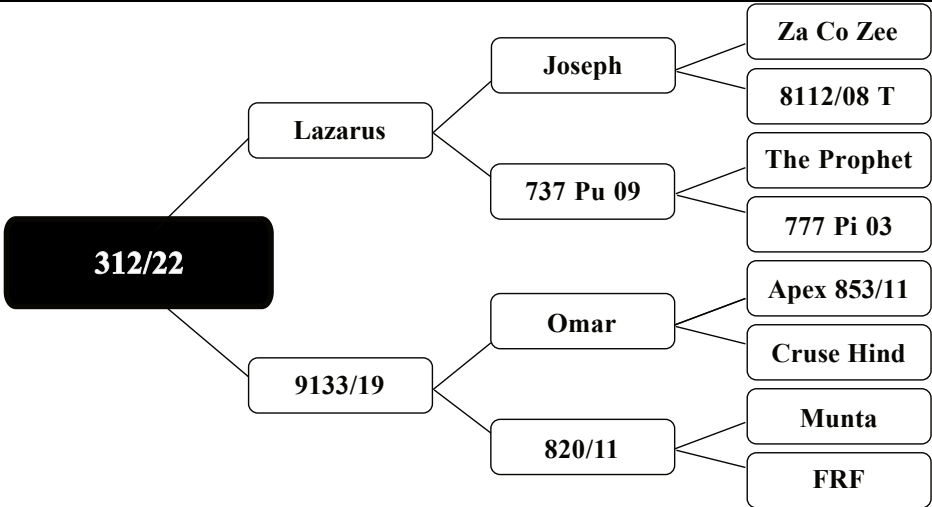

Purchaser: Price:	Comment:
----------------------	----------

LOT - 30

FOREST ROAD FARM

— NZ RED DEER —

www.forestroadfarm.co.nz

STATS

MVW BV	W12 BV
1.59	5.58
Liveweight (SALE DAY)	Liveweight (12 MTH)
	78.5kg