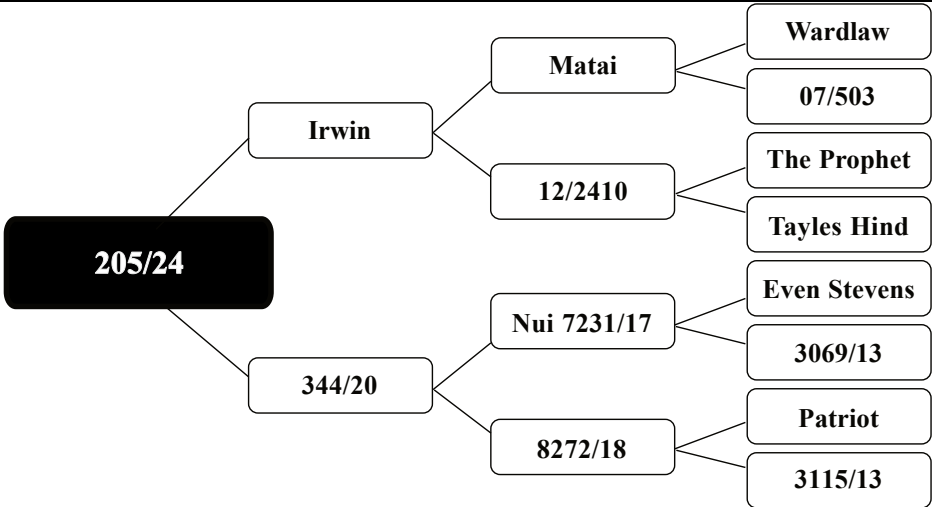

Infawn to Norse! Star Lot!

Purchaser: Price:	Comment:
----------------------	----------

FOREST ROAD FARM

— NZ RED DEER —

www.forestroadfarm.co.nz

LOT - 7

STATS

MVW BV	W12 BV
1.43	1.14
Liveweight (SALE DAY)	Liveweight (MAY 2025)
93.0kg	56.5kg