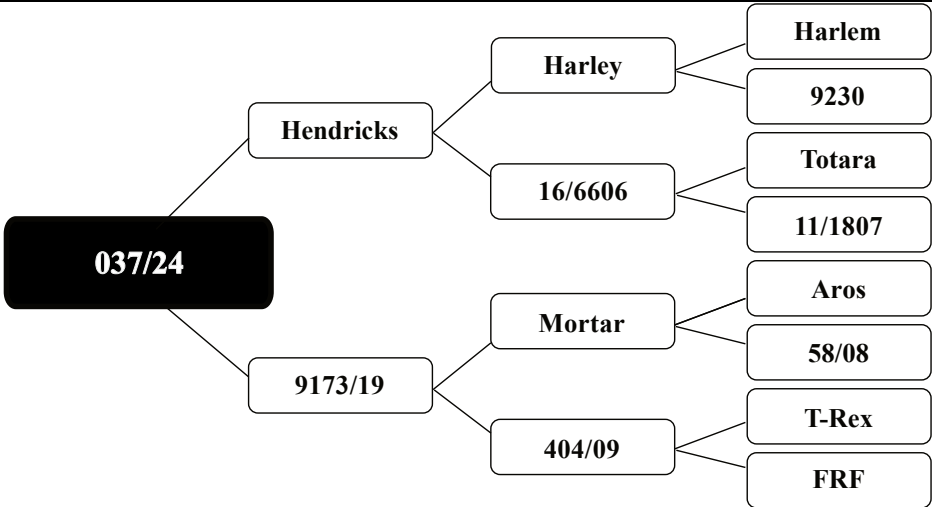

FOREST ROAD FARM

— NZ RED DEER —

www.forestroadfarm.co.nz

2026 CAPITAL STOCK MIXED AGE INFAWN HINDS FOR SALE

LOT - 1

STATS

MVW BV	W12 BV
1.71	4.23
Liveweight (SALE DAY)	Liveweight (MAY 2025)
98.0kg	68.5kg

**In-Fawn Sire: Norse
5.00kg @ 2yr**