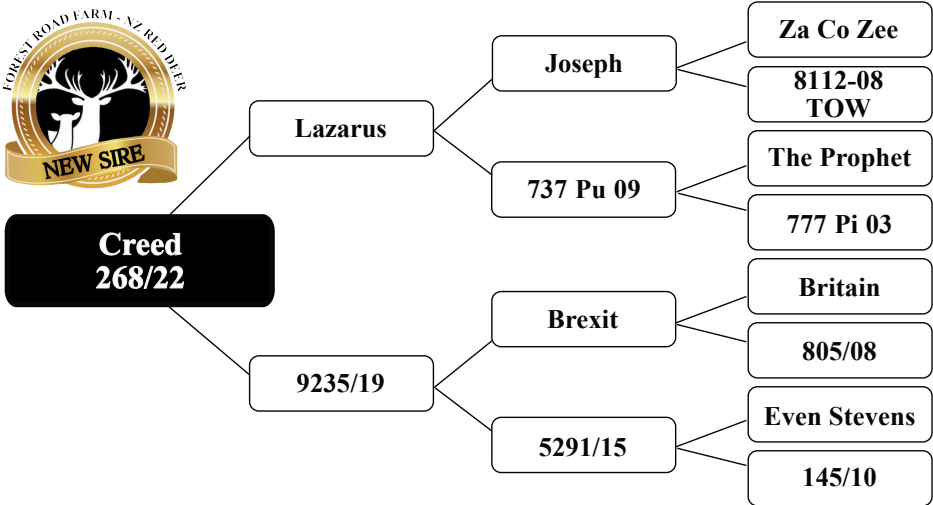

ODIN

STATS	
Age	Velvet
2yr	5.60kg
3yr	9.20kg
4yr	9.85kg

Odin @ 4yr @ 9.85kg

HISTORY

Odin was purchased from the Tayles family in Southland. He appealed to us as he is an enormous, quiet stag with extremely clean, correct velvet.

He has shifted well and produced an awesome 9.85kg at 4 years, after mating and collection.

Odin placed 2nd in the 4yr Red Velvet section of the 2025 North Island Velvet Competition.

CREED

FOREST ROAD FARM
— NZ RED DEER —

www.forestroadfarm.co.nz

STATS

Age	Velvet
3yr	7.50kg SAP

Creed 7.50kg SAP @ 3yr

HISTORY

Creed is one of our newest sires at Forest Road Farm. Creed is a mini Lazarus in style and form. His velvet is perfect in everyway.

He has an extremely solid bottom line which goes back to 145/10 (a Quinlan daughter) which is the Dam of one of our recent Sires Claylan. Claylan also had competition winning velvet.

Creed placed 1st on the 3yr Red Velvet section of the 2025 Hawkes Bay Velvet Competition and took out Best locally bred velvet and Champion of Champions for 2025