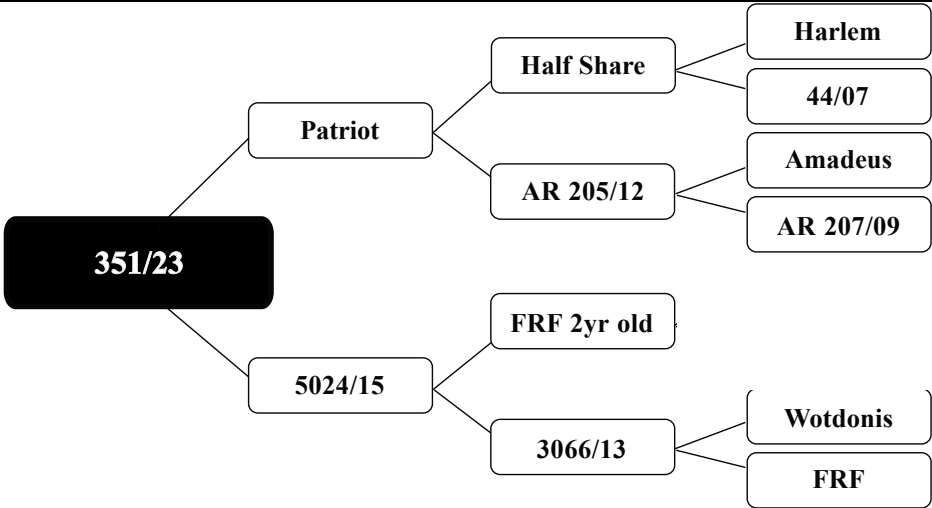

Infawn to the Mighty Valhalla and watch this space!

Purchaser: Price:	Comment:
----------------------	----------

FOREST ROAD FARM

— NZ RED DEER —

www.forestroadfarm.co.nz

LOT - 23

STATS

MVW BV	W12 BV
1.26	5.46
Liveweight (SALE DAY)	Liveweight (12 MTH)
	90.0kg