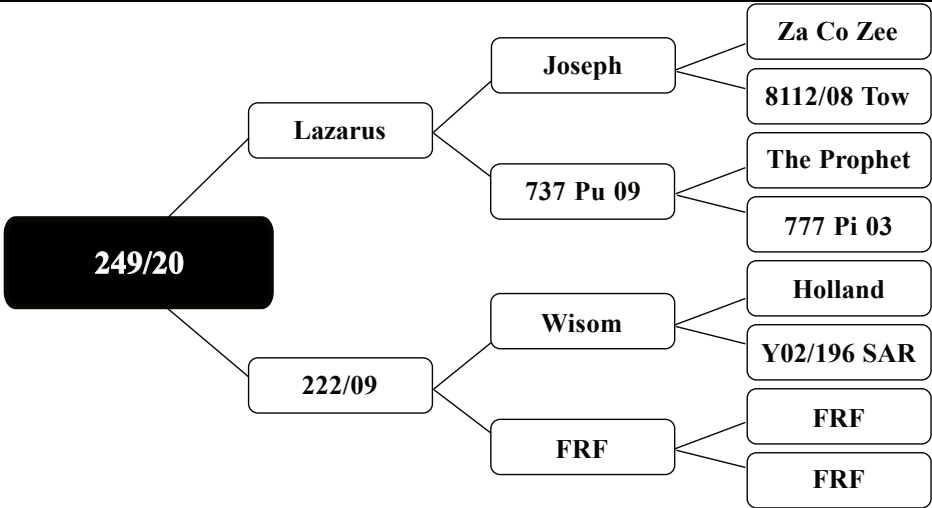

Purchaser: Price:	Comment:
----------------------	----------

FOREST ROAD FARM

— NZ RED DEER —

www.forestroadfarm.co.nz

LOT - 38

STATS

MVW BV	W12 BV
1.09	2.81
Liveweight (SALE DAY)	Liveweight (5 MWT)
	61.0kg