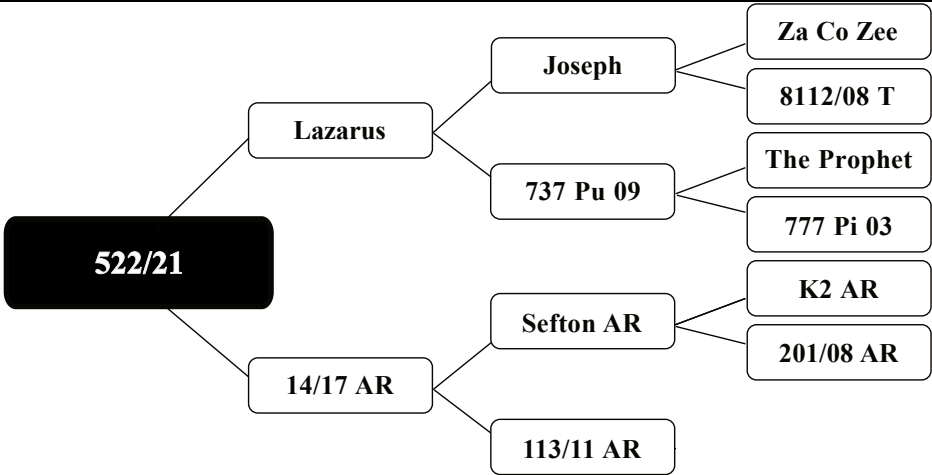

Great pedigree here with a Lazarus over an Altrive bottom line!

Infawn to our new star Harrigan!

Purchaser: Price:	Comment:
----------------------	----------

LOT - 34

FOREST ROAD FARM

— NZ RED DEER —

www.forestroadfarm.co.nz