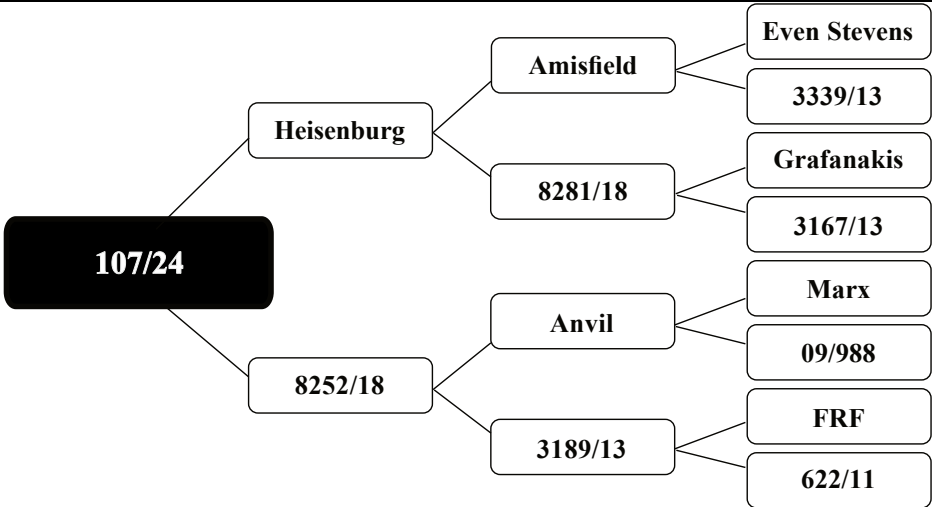

Infawn to new sire Norse!

Purchaser: Price:	Comment:
----------------------	----------

FOREST ROAD FARM

— NZ RED DEER —

www.forestroadfarm.co.nz

LOT - 5

STATS

MVW BV	W12 BV
2.42	3.21
Liveweight (SALE DAY)	Liveweight (MAY 2025)
101.0kg	70.5kg