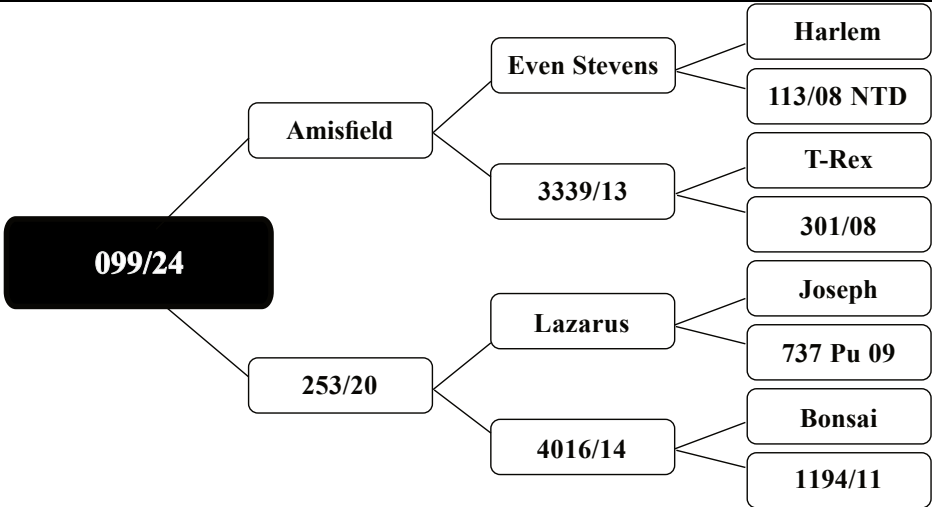

**In-Fawn Sire: Norse
5.00kg @ 2yr**

COMMENT

Very tidy, clean Heisenburg daughter, infawn to our huge young Sire Norse!

Purchaser: Price:	Comment:
----------------------	----------

LOT - 4

FOREST ROAD FARM

— NZ RED DEER —

www.forestroadfarm.co.nz

STATS

MVW BV	W12 BV
2.12	0.11
Liveweight (SALE DAY)	Liveweight (MAY 2025)
92.0kg	60.0kg

**In-Fawn Sire: Norse
5.00kg @ 2yr**

COMMENT

Nice young hind with top BV's!

Great pedigree with this young hind! Amisfield had the best crop of 2yr velvet stags out of any Sire with 97.5% being retained for sale or into the velvet herd!