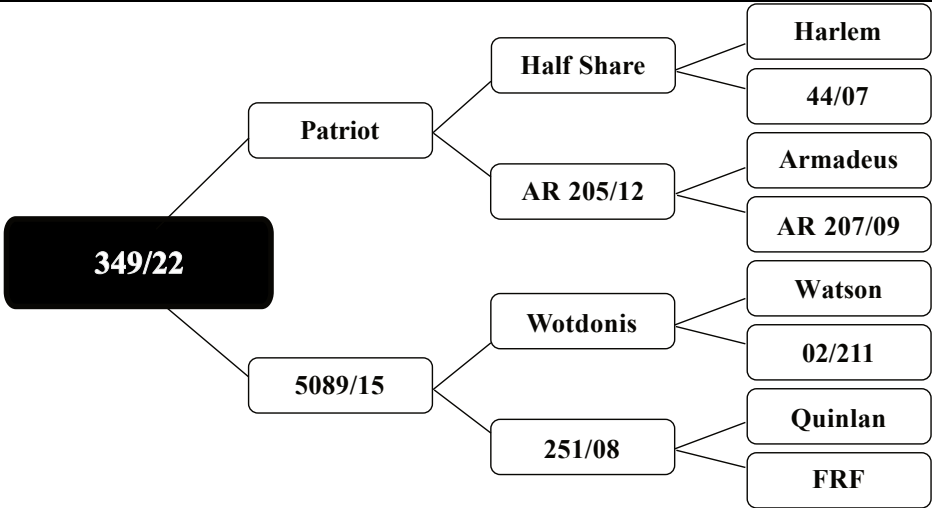

FOREST ROAD FARM

— NZ RED DEER —

www.forestroadfarm.co.nz

LOT - 31

STATS

MVW BV	W12 BV
1.71	4.58
Liveweight (SALE DAY)	Liveweight (12 MTH)
	92.5kg