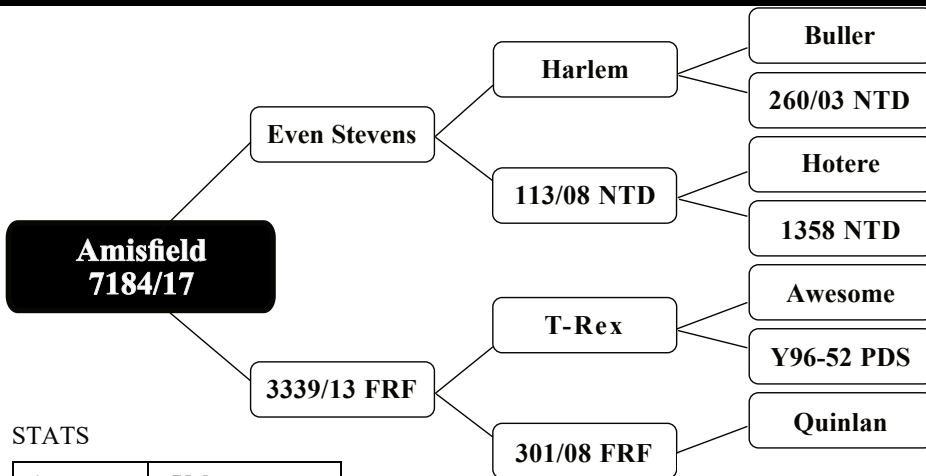

STATS

Age	Velvet
2yr	4.60kg SAP
3yr	8.00kg SAP
4yr	9.10kg SA
5yr	9.30kg SA
6yr	Growing Out
7yr	9.70 kg SA