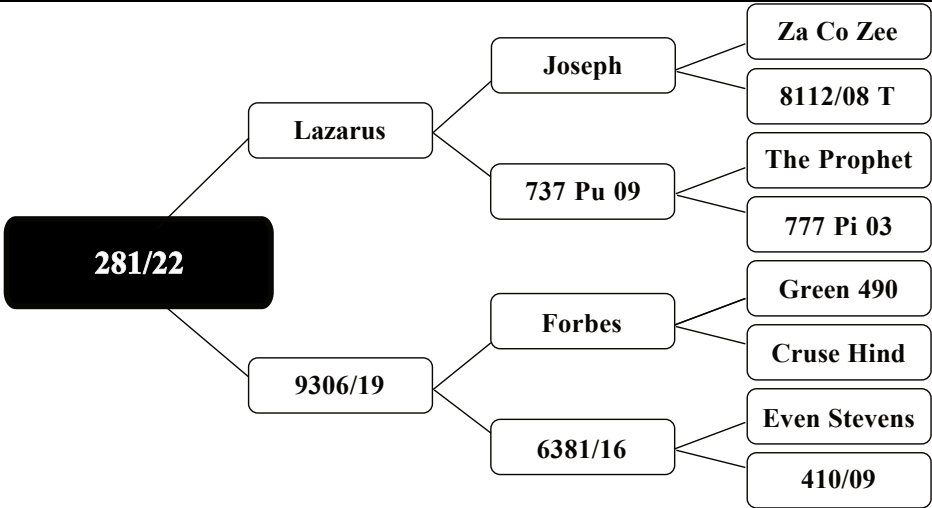

COMMENT

Big Lazarus daughter infawn to super Tidy, and quiet Odin.

Great BV's for Velvet and growth

Purchaser: Price:	Comment:
----------------------	----------

LOT - 28

FOREST ROAD FARM

— NZ RED DEER —

www.forestroadfarm.co.nz