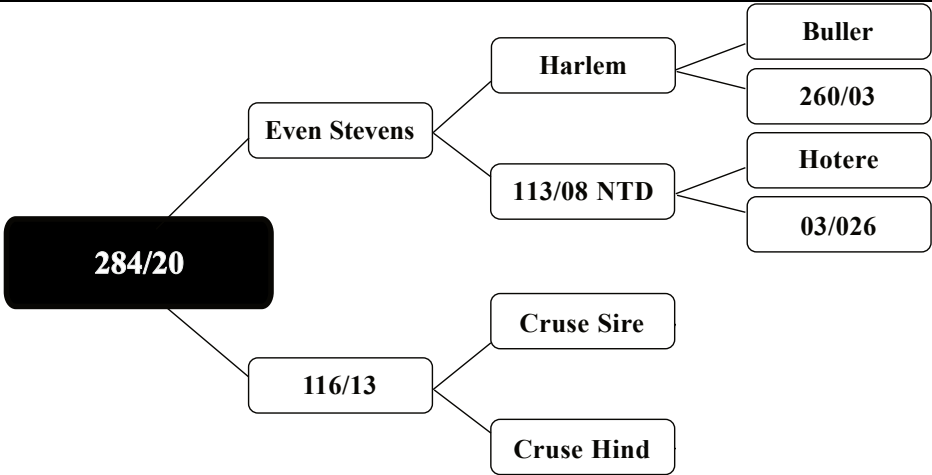

LOT - 41

FOREST ROAD FARM

— NZ RED DEER —

www.forestroadfarm.co.nz

STATS

MVW BV	W12 BV
1.16	1.35
Liveweight (SALE DAY)	Liveweight (5 MWT)
	46.0kg