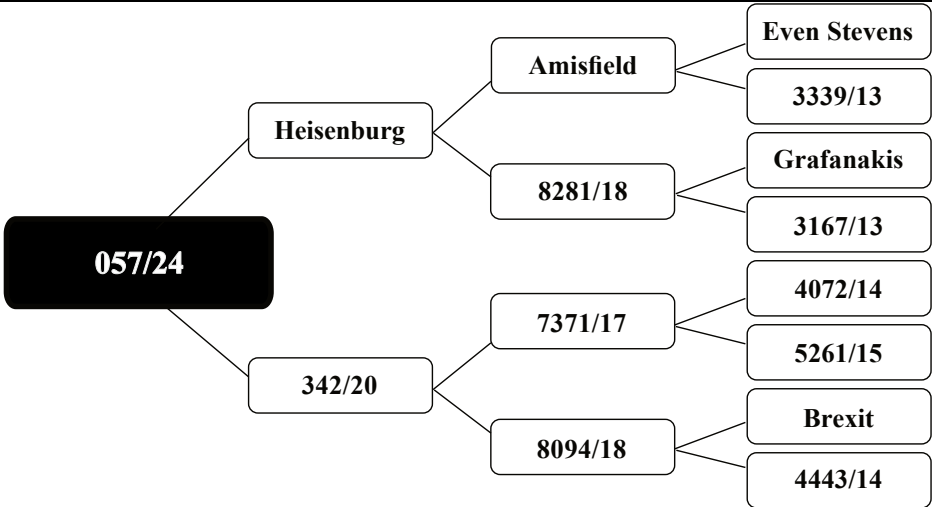

COMMENT

Lovely young Hendricks hind!

Infawn to new Sire Norse who cut a very nice 8kg @ 3yr and has been retained for sire duties!

Purchaser: Price:	Comment:
----------------------	----------

FOREST ROAD FARM

— NZ RED DEER —

www.forestroadfarm.co.nz

LOT - 2

STATS

MVW BV	W12 BV
2.82	2.51
Liveweight (SALE DAY)	Liveweight (MAY 2025)
95.0kg	63.0kg

**In-Fawn Sire: Norse
5.00kg @ 2yr**

COMMENT

Heisenburg is producing the most perfect velvet out of all of the sires!