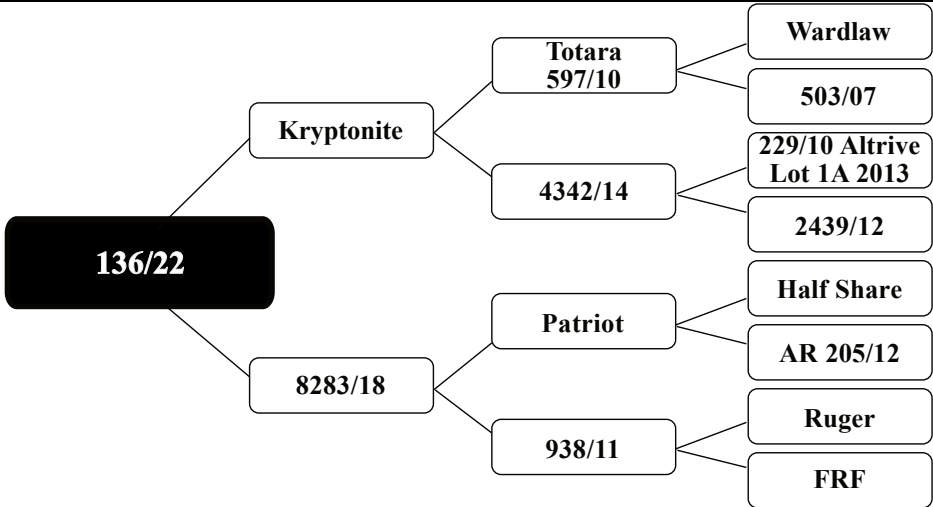

STATS

MVW BV	W12 BV
1.50	1.73
Liveweight (SALE DAY)	Liveweight (12 MTH)
	81.0kg