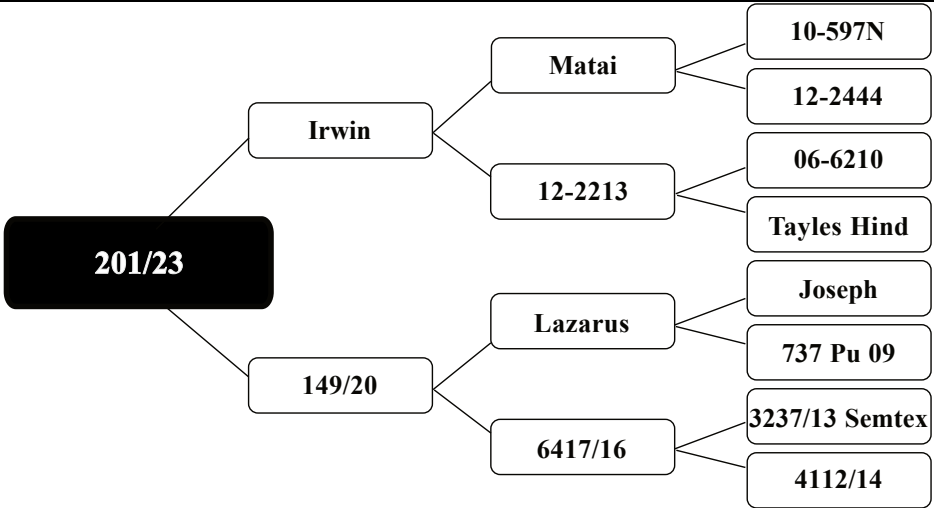

FOREST ROAD FARM

— NZ RED DEER —

www.forestroadfarm.co.nz

LOT - 17

STATS

MVW BV	W12 BV
1.21	2.70
Liveweight (SALE DAY)	Liveweight (12 MTH)
82.0kg	81.5kg

**In-Fawn Sire: Valhalla
10.80kg @ 4yr**

COMMENT