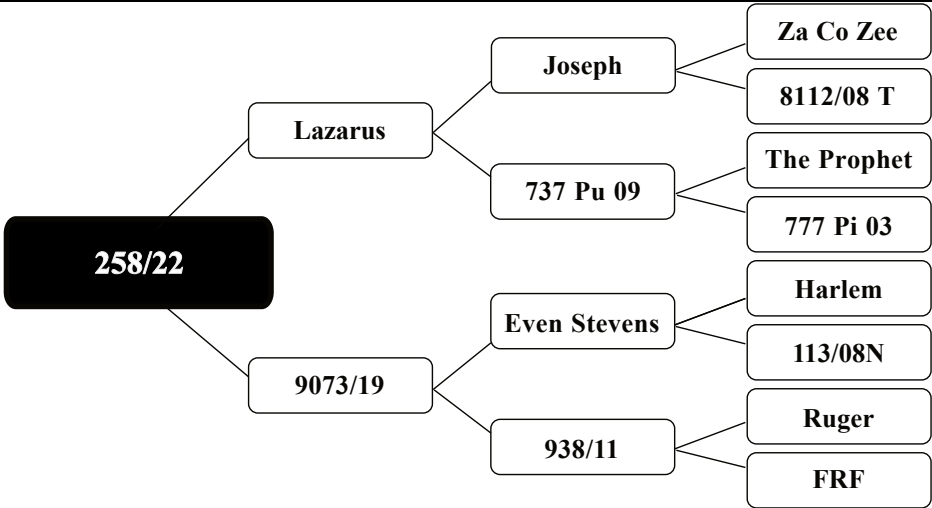

FOREST ROAD FARM

NZ RED DEER

www.forestroadfarm.co.nz

LOT - 27

STATS

MVW BV	W12 BV
1.87	7.47
Liveweight (SALE DAY)	Liveweight (12 MTH)
	87.5kg