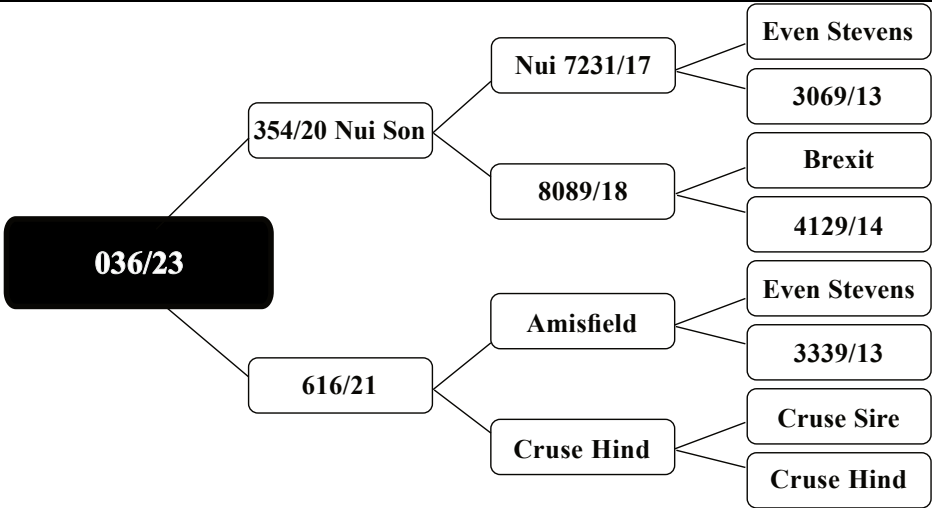

FOREST ROAD FARM

— NZ RED DEER —

www.forestroadfarm.co.nz

LOT - 14

STATS

MVW BV	W12 BV
2.48	3.0
Liveweight (SALE DAY)	Liveweight (12 MTH)
	80.5kg