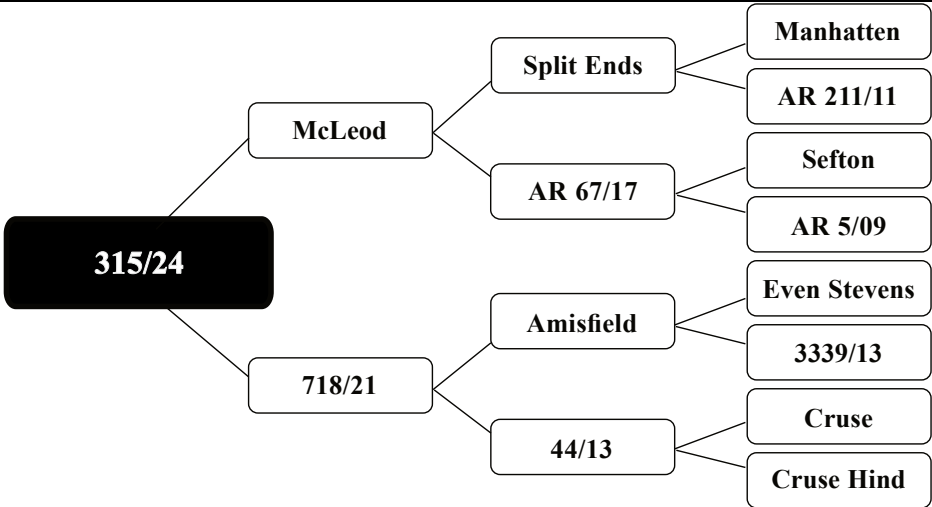

Infawn to new sire Norse!

Purchaser: Price:	Comment:
----------------------	----------

LOT - 13

FOREST ROAD FARM

NZ RED DEER

www.forestroadfarm.co.nz

STATS

MVW BV	W12 BV
3.06	4.94
Liveweight (SALE DAY)	Liveweight (MAY 2025)
102.0kg	67.50kg