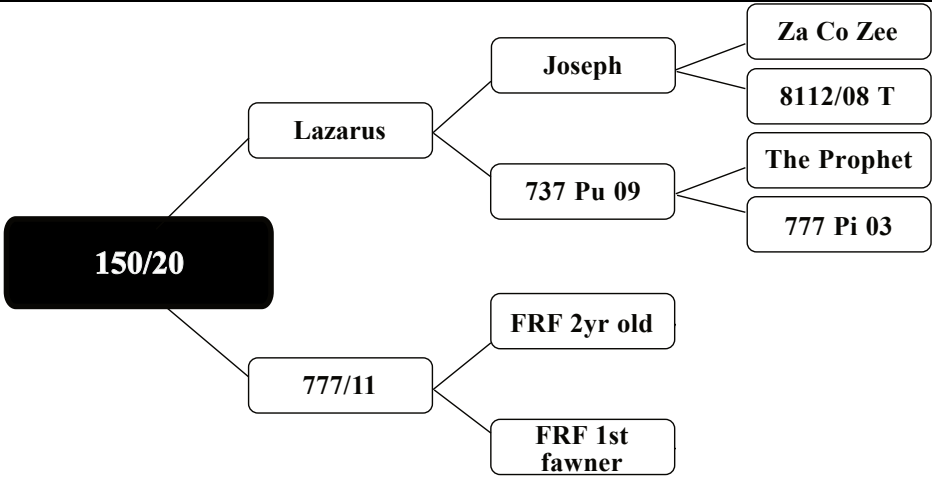

LOT - 37

STATS

MVW BV	W12 BV
1.60	9.12
Liveweight (SALE DAY)	Liveweight (12 MTH)
	72.5kg

Harrigan 10.20kg @ 5yr

COMMENT

Big Lazarus daughter with huge BV's!

Infawn to Harrigan this is one not to let slip by!