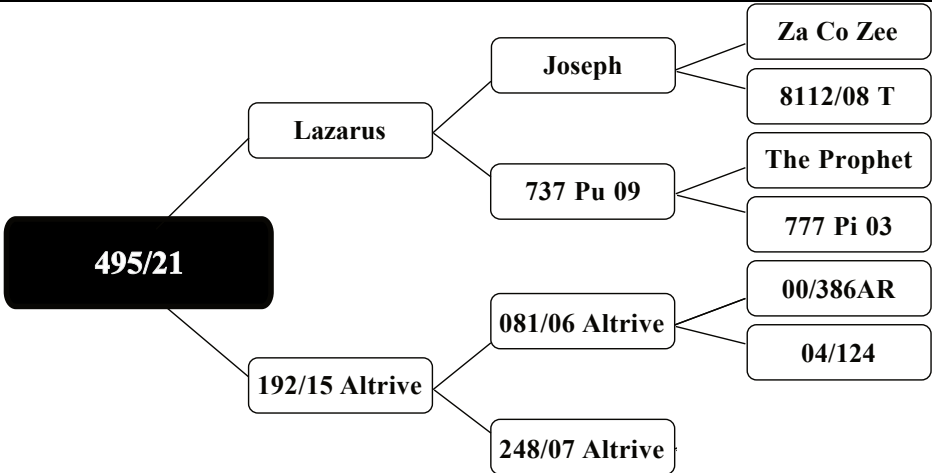

LOT - 33

FOREST ROAD FARM

— NZ RED DEER —

www.forestroadfarm.co.nz

STATS

MVW BV	W12 BV
1.26	5.79
Liveweight (SALE DAY)	Liveweight (5 MWT)
	61.0kg